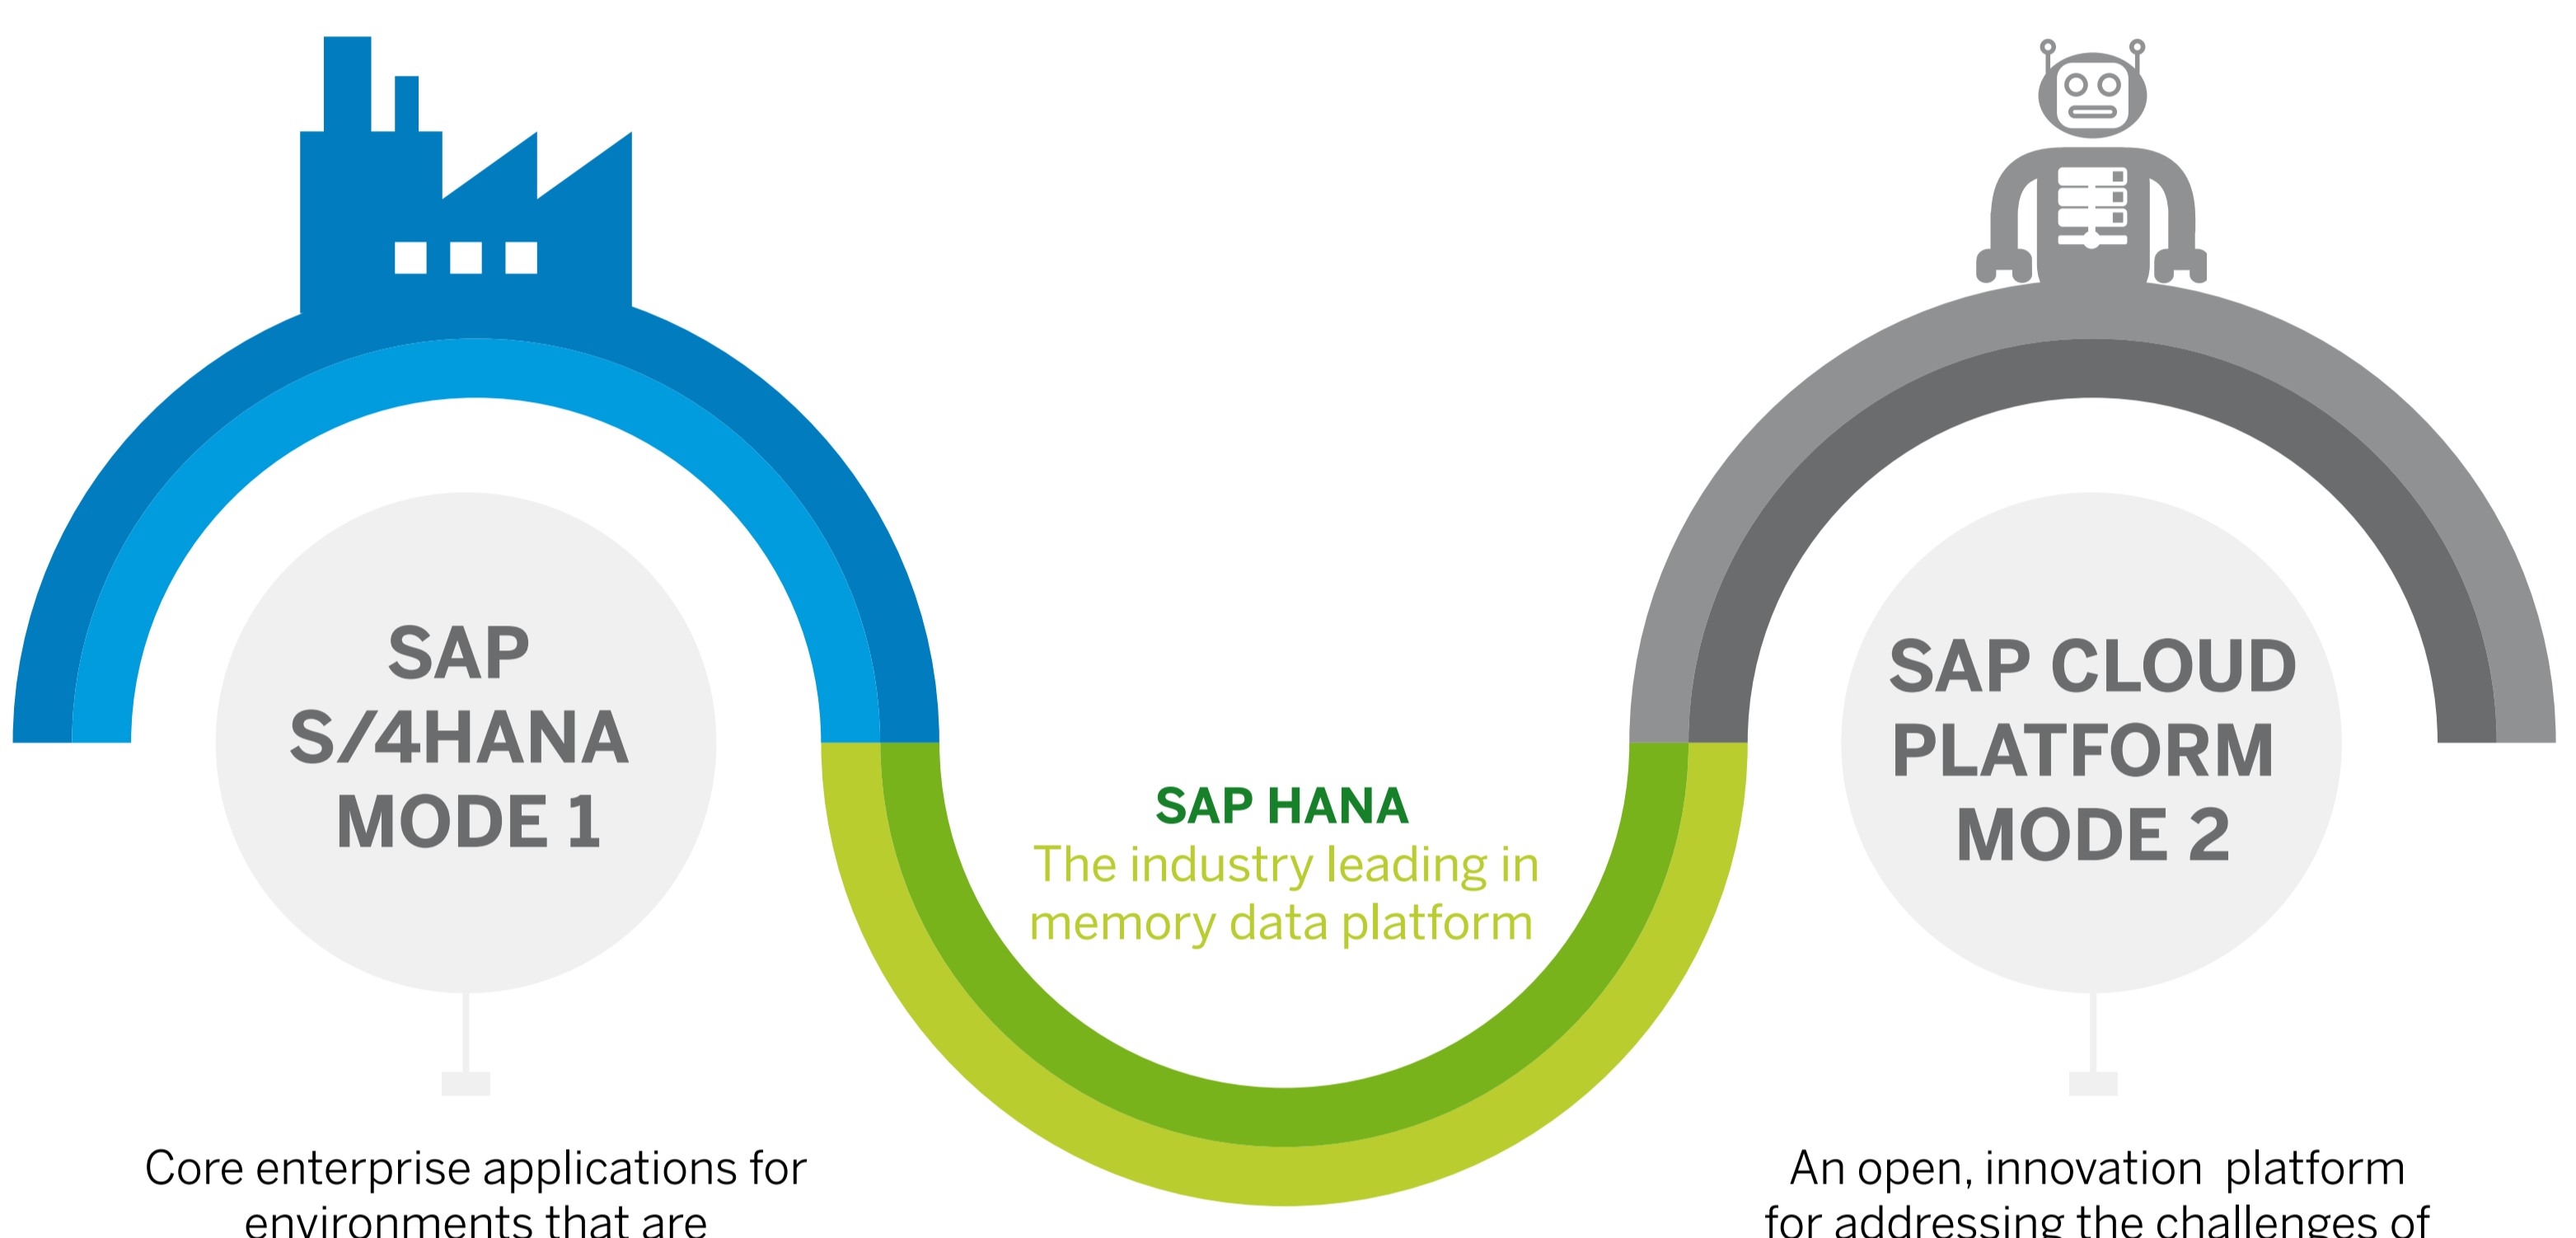

01001010111010010
 10100101000101010
 0001011
 00

INNOVATION IN THE INTELLIGENT ENTERPRISE

SAP'S THREE STRATEGIC PILLARS

Core enterprise applications for environments that are predictable and **well-understood**.
Focus on exploiting what is known, while renovating the legacy environment into a state that is fit for a **digital world**.

An open, innovation platform for addressing the challenges of **digital transformation**.
 Enables exploratory experimentation **to solve** new problems and is optimized for areas of uncertainty.

FOR THE INTELLIGENT ENTERPRISE ON ITS DIGITAL TRANSFORMATION JOURNEY WITH BIMODAL IT